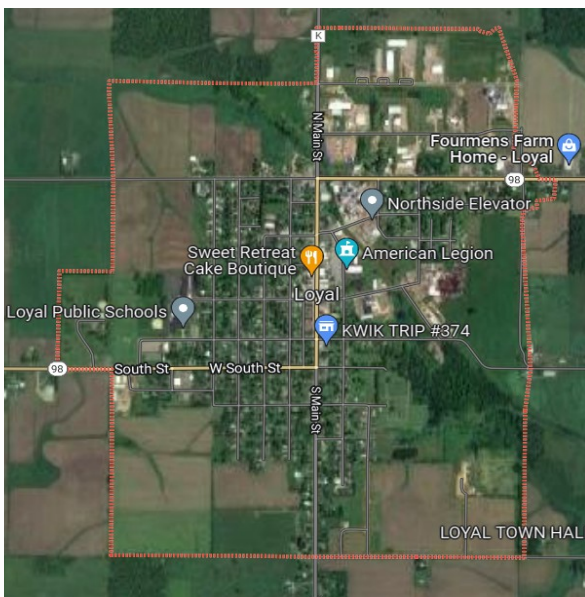

City of **LOYAL** Wisconsin

“A small town where memories are made”

One of Clark Counties great towns, offering an auction house, dance studio, fitness center, hardware store, bank, post office, salons, pubs & restaurants, a bakery, multiple churches & educational opportunities and much more!

Loyal was so named because of the patriotic nature of the men of the pioneer town who went off to protect the Union during the Civil War in the 1860s. Loyal was established in 1870.

Logging and pioneer farming brought settlers to the area that is now well known for its productive land use and dairy heritage, and serve as a hub of a large agricultural area.

The City is best known for its annual August Corn Fest. It features great bands, carnival rides, Spanky's 5 and 10K run/walk, free corn on the cob, evening truck and tractor pull, peddle tractor pulls, a Sunday parade down Main Street and more. Also September enjoy a classic car, motorcycle and tractor show.

Loyal has three City parks. The West Side Community Park which has two baseball fields, a small golf course, volleyball court, sheltered pavilion for family outings. The park is also home to a Veterans Memorial honoring its war veterans and coming soon the Loyal Splash Pad.